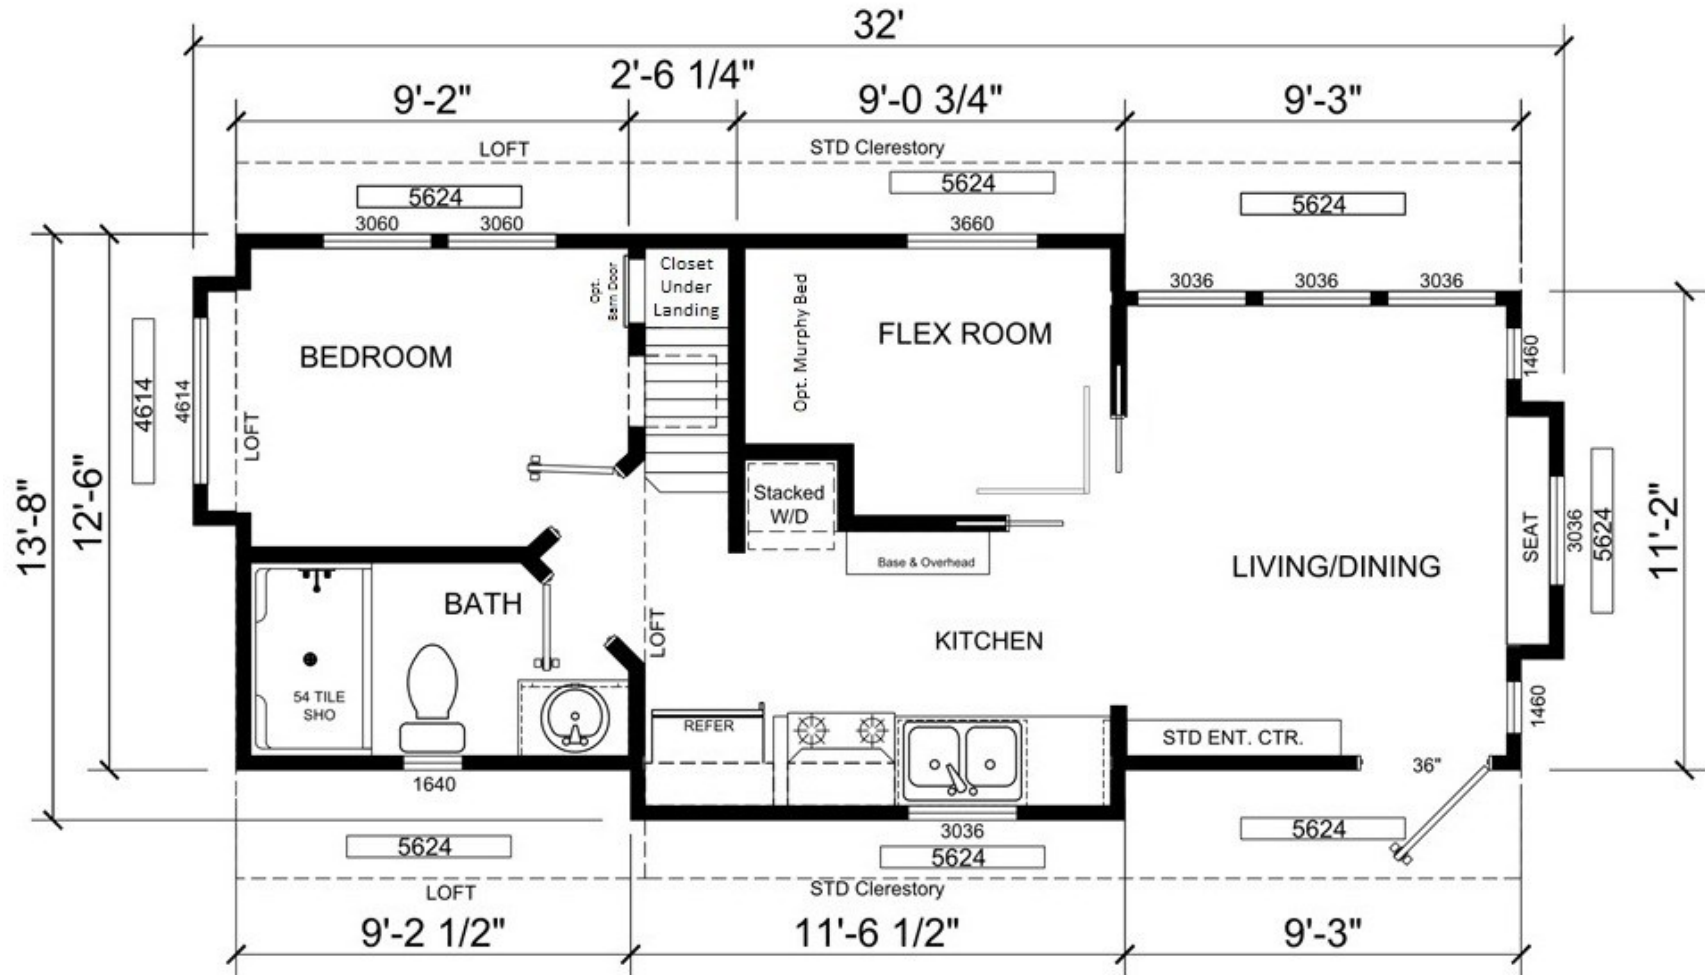

EC103SL

399 SQ FT

**Recreational
Resort Cottages
and cabins**

view our display models at 4384 E Interstate 30, Rockwall, Texas 75087

1-877-219-4059 or 972-771-2176

www.CabinSupercenter.com

www.ParkModelSupercenter.com

MHDRET00036207/IHB1526

Due to continuous improvements, regulations, and material/product changes, floorplan specifications may change without notice.